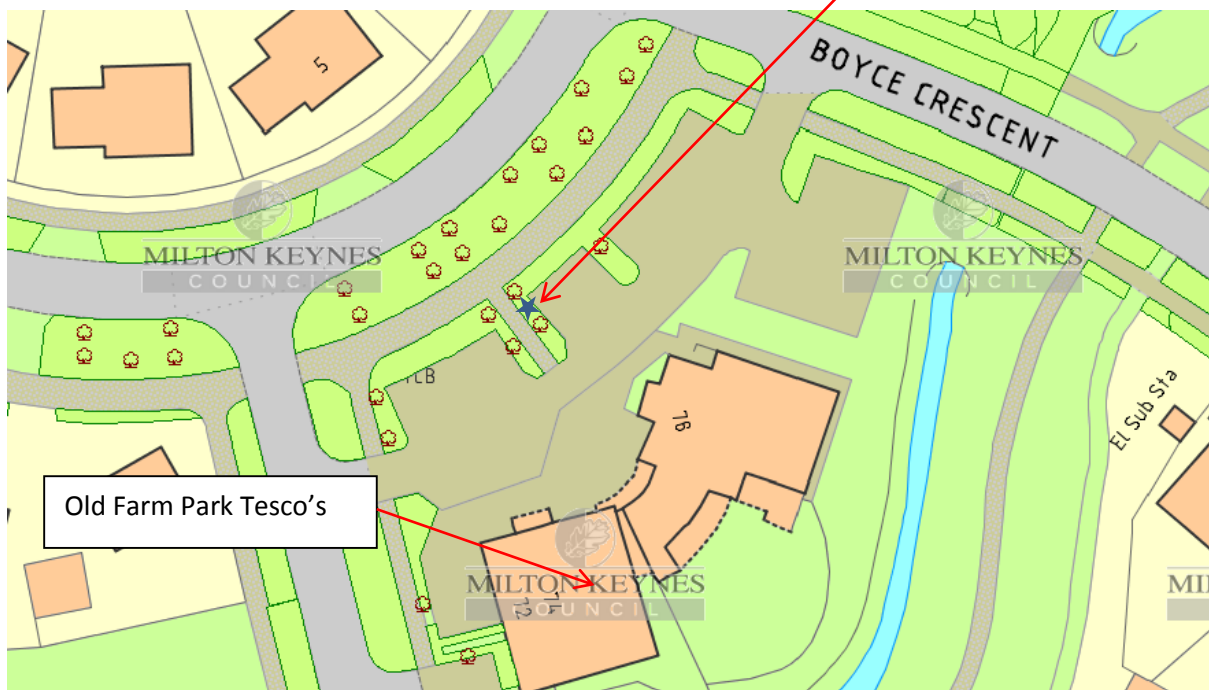

The position of the Notice board at Caldecotte is located next to the post box.

The position of the Notice board at Old Farm Park is located by Tesco's and the Britten Grove Community centre.

The position of the Notice board at Wavendon Gate is located next to the path by Wavendon Gate Pavilion.

The position of Notice board at Walnut Tree is located near the path in front of the Heronsbrook Meeting Place Community Centre.

The position of the Noticeboard in Walnut Tree is near the Tesco Express in the Walnut Tree shopping Centre, Fyfield Burrow