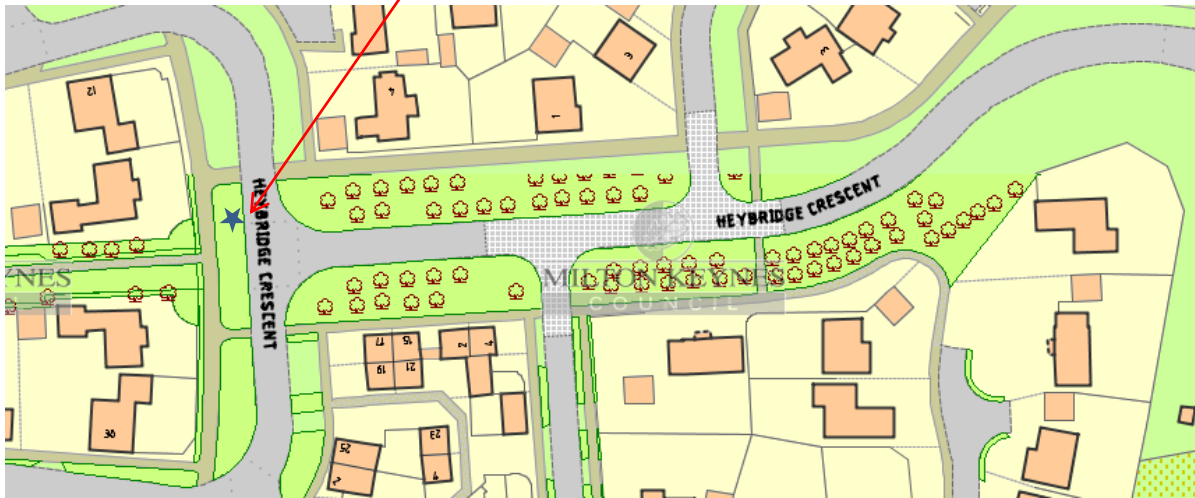

The position of the Notice board at Caldecotte is located next to the post box.

The position of the Notice board at Old Farm Park is located by Tesco's and the Britten Grove Community centre.

The position of the Notice board at Wavendon Gate is located next to the path by Wavendon Gate Pavilion.

The position of Notice board at Walnut Tree is located near the path in front of the Heronsbrook Meeting Place Community Centre.

The position of the Noticeboard in Walnut Tree is near the Tesco Express in the Walnut Tree shopping Centre, Fyfield Burrow