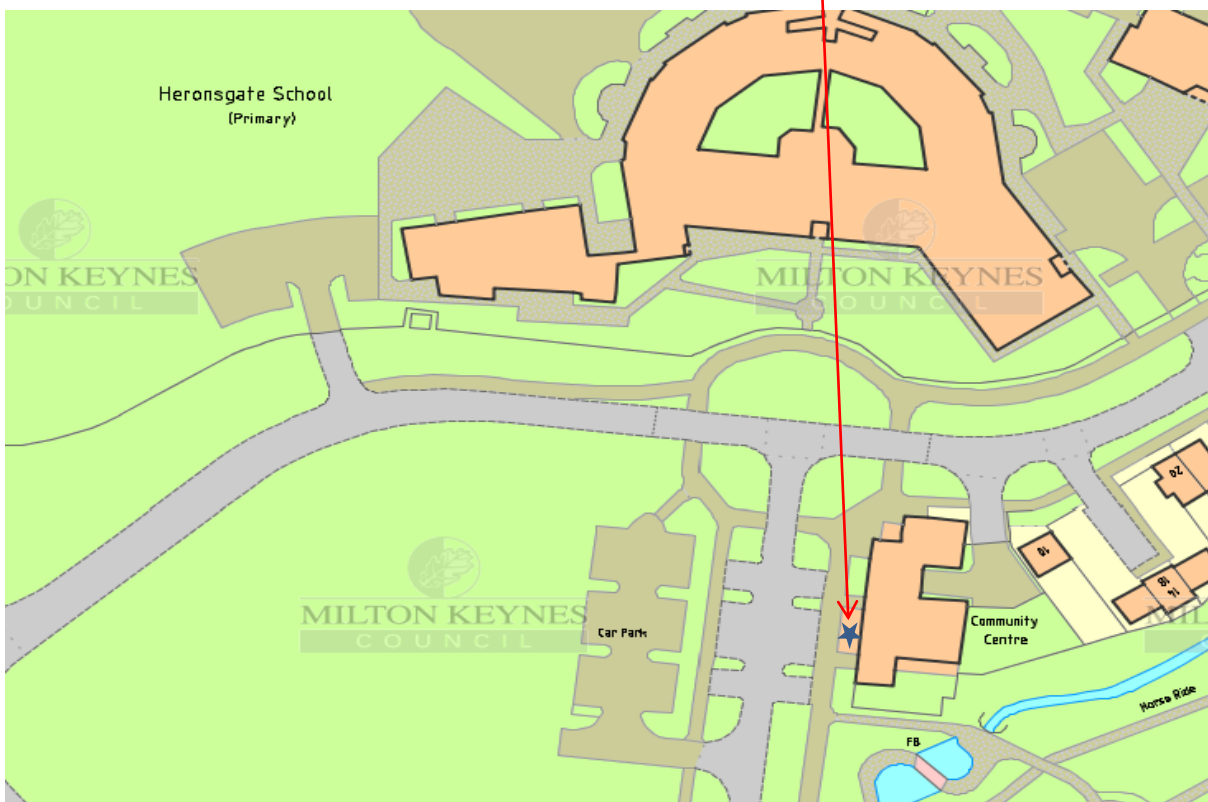

The position of the Notice board at Caldecotte is located next to the post box.

The position of the Notice board at Old Farm Park is located by Tesco's and the Britten Grove Community centre.

The position of the Notice board at Wavendon Gate is located next to the path by Wavendon Gate Pavilion.

The position of Notice board at Walnut Tree is located near the path in front of the Heronsbrook Meeting Place Community Centre.

The position of the Noticeboard in Walnut Tree is near the Tesco Express in the Walnut Tree shopping Centre, Fyfield Burrow