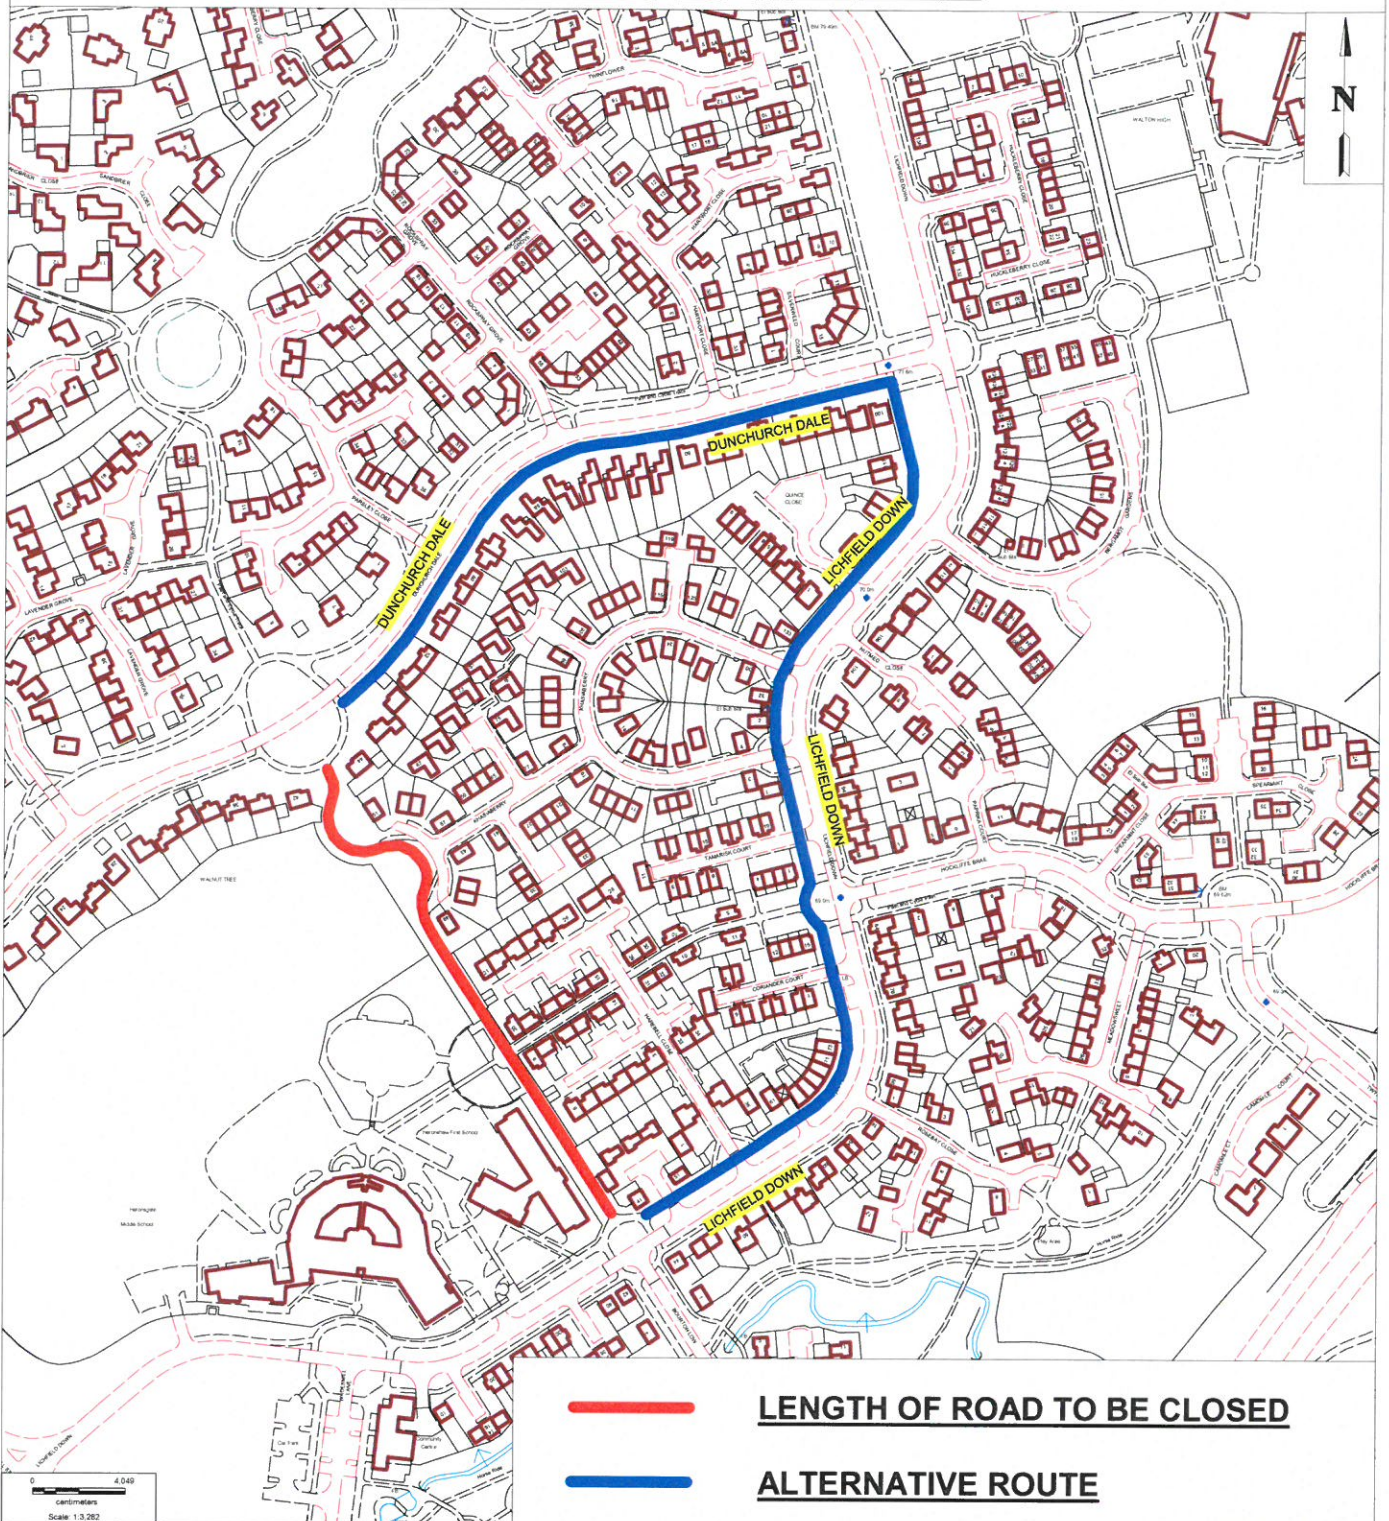

# MAP FOR ORDER

Map referred to in the Council of the Borough of Milton Keynes  
(Council of the Borough of Milton Keynes),  
(Various Roads or Redway in Fishermead, Weston Underwood, Walnut Tree and Wolverton)  
(Temporary Closure) Order 2016

Redway linking Dunchurch Dale and Lichfield Down Closure

The common seal of the Council of the Borough of Milton  
Keynes was hereunto affixed in the presence of:

.....  
SERVICE DIRECTOR LEGAL & DEMOCRATIC SERVICES